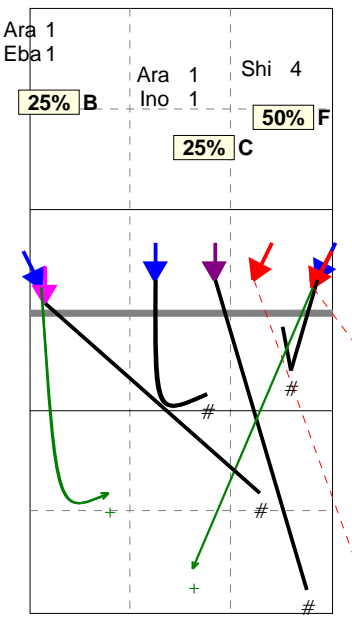

Great Britain Women	0	19	14	12		45	08/05/20	Olympics XXX	Pool A
Japan Women	3	25	25	25		75		London	

Analysis selection

Japan Women | Atk after Rec | Rotation detail

S1 Ind. *E% N # #% = /
2.0 25% 8 4 50% 2 0

H: 75%(6) P: (0) T: 25%(2)

S6 Ind. *E% N # #% = /
2.2 33% 6 3 50% 0 1

H: 100%(6) P: (0) T: (0)

S5 Ind. *E% N # #% = /
1.8 10% 10 4 40% 2 1

H: 80%(8) P: 10%(1) T: 10%(1)

S4 Ind. *E% N # #% = /
2.8 75% 4 3 75% 0 0

H: 75%(3) P: 25%(1) T: (0)

S3 Ind. *E% N # #% = /
3.0 100 2 2 100 0 0

H: 100%(2) P: (0) T: (0)

S2 Ind. *E% N # #% = /
1.7 . 3 1 33% 1 0

H: 100%(3) P: (0) T: (0)

Legend: = (red circle), / (red circle), ○ (white circle), ▲ (yellow triangle), ▲ (blue triangle), ▲ (green triangle), # (black square), Tip (curved line), Soft (zigzag line)