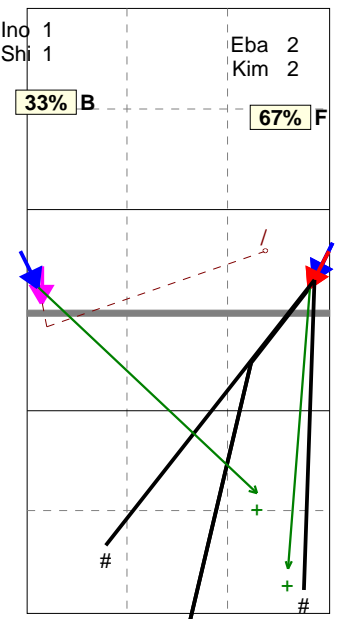

Great Britain Women	0	19	14	12		45	08/05/20	Olympics XXX	Pool A
Japan Women	3	25	25	25		75		London	

Analysis selection

Japan Women | Atk after Rec | Rotation detail

S1 Ind. *E% N # #% = /
2.0 25% 8 4 50% 2 0

H: 75%(6) P: (0) T: 25%(2)

S6 Ind. *E% N # #% = /
2.2 33% 6 3 50% 0 1

H: 100%(6) P: (0) T: (0)

S5 Ind. *E% N # #% = /
1.8 10% 10 4 40% 2 1

H: 80%(8) P: 10%(1) T: 10%(1)

S4 Ind. *E% N # #% = /
2.8 75% 4 3 75% 0 0

H: 75%(3) P: 25%(1) T: (0)

S3 Ind. *E% N # #% = /
3.0 100 2 2 100 0 0

H: 100%(2) P: (0) T: (0)

S2 Ind. *E% N # #% = /
1.7 . 3 1 33% 1 0

H: 100%(3) P: (0) T: (0)

Legend: = (red circle), / (red circle), ○ (white circle), ▲ (yellow triangle), ▲ (blue triangle), ▲ (green triangle), # (black square), Tip (curved line), Soft (zigzag line)