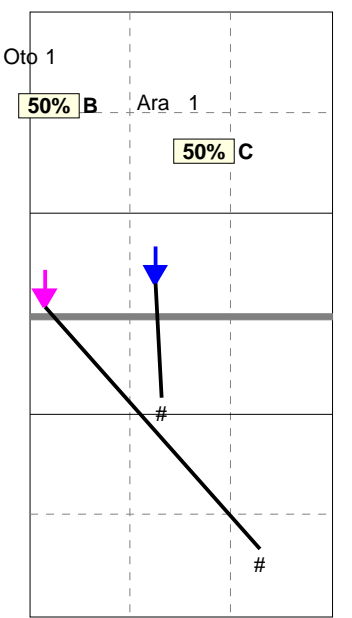

Great Britain Women	0	19	14	12		45	08/05/20	Olympics XXX	Pool A
Japan Women	3	25	25	25		75		London	

Analysis selection

Japan Women | Atk after Rec | Rotation detail

S1 Ind. *E% N # #% = /
2.0 25% 8 4 50% 2 0

H: 75%(6) P: (0) T: 25%(2)

S6 Ind. *E% N # #% = /
2.2 33% 6 3 50% 0 1

H: 100%(6) P: (0) T: (0)

S5 Ind. *E% N # #% = /
1.8 10% 10 4 40% 2 1

H: 80%(8) P: 10%(1) T: 10%(1)

S4 Ind. *E% N # #% = /
2.8 75% 4 3 75% 0 0

H: 75%(3) P: 25%(1) T: (0)

S3 Ind. *E% N # #% = /
3.0 100 2 2 100 0 0

H: 100%(2) P: (0) T: (0)

S2 Ind. *E% N # #% = /
1.7 . 3 1 33% 1 0

H: 100%(3) P: (0) T: (0)

Legend: = (red circle), / (red circle), ○ (white circle), ▲ (yellow triangle), ▲ (blue triangle), ▲ (green triangle), # (black square), Tip (curved line), Soft (zigzag line)