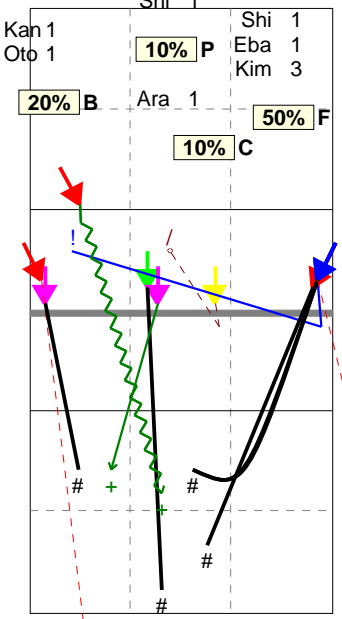

Great Britain Women	0	19	14	12		45	08/05/20	Olympics XXX	Pool A
Japan Women	3	25	25	25		75		London	

Analysis selection

Japan Women | Atk after Rec | Rotation detail

S1 Ind. *E% N # #% = /
2.0 25% 8 4 50% 2 0

H: 75%(6) P: (0) T: 25%(2)

S6 Ind. *E% N # #% = /
2.2 33% 6 3 50% 0 1

H: 100%(6) P: (0) T: (0)

S5 Ind. *E% N # #% = /
1.8 10% 10 4 40% 2 1

H: 80%(8) P: 10%(1) T: 10%(1)

S4 Ind. *E% N # #% = /
2.8 75% 4 3 75% 0 0

H: 75%(3) P: 25%(1) T: (0)

S3 Ind. *E% N # #% = /
3.0 100 2 2 100 0 0

H: 100%(2) P: (0) T: (0)

S2 Ind. *E% N # #% = /
1.7 . 3 1 33% 1 0

H: 100%(3) P: (0) T: (0)

Legend: = (red circle), / (red circle), ○ (white circle), ▲ (yellow triangle), ▲ (blue triangle), ▲ (green triangle), # (black square), Tip (curved line), Soft (zigzag line)