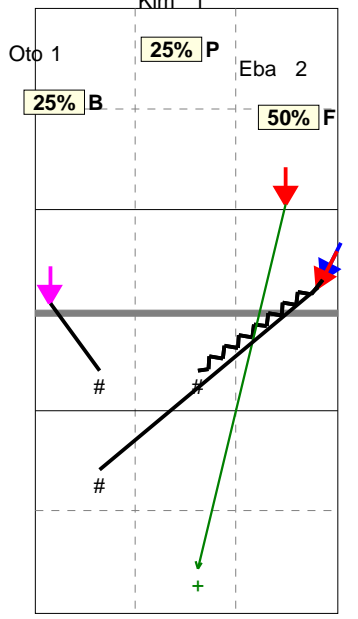

Great Britain Women	0	19	14	12		45	08/05/20	Olympics XXX	Pool A
Japan Women	3	25	25	25		75		London	

Analysis selection

Japan Women | Atk after Rec | Rotation detail

S1 Ind. *E% N # #% = /
2.0 25% 8 4 50% 2 0

H: 75%(6) P: (0) T: 25%(2)

S6 Ind. *E% N # #% = /
2.2 33% 6 3 50% 0 1

H: 100%(6) P: (0) T: (0)

S5 Ind. *E% N # #% = /
1.8 10% 10 4 40% 2 1

H: 80%(8) P: 10%(1) T: 10%(1)

S4 Ind. *E% N # #% = /
2.8 75% 4 3 75% 0 0

H: 75%(3) P: 25%(1) T: (0)

S3 Ind. *E% N # #% = /
3.0 100 2 2 100 0 0

H: 100%(2) P: (0) T: (0)

S2 Ind. *E% N # #% = /
1.7 . 3 1 33% 1 0

H: 100%(3) P: (0) T: (0)

Legend: = (red circle), / (red circle), ○ (white circle), ▲ (yellow triangle), ▲ (blue triangle), ▲ (green triangle), # (black square), Tip (curved line), Soft (zigzag line)