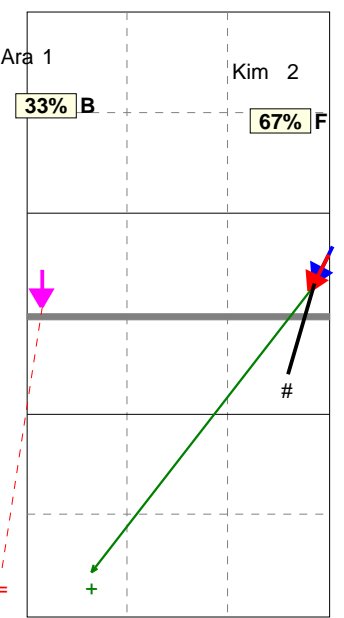

Great Britain Women	0	19	14	12		45	08/05/20	Olympics XXX	Pool A
Japan Women	3	25	25	25		75		London	

Analysis selection

Japan Women | Atk after Rec | Rotation detail

S1 Ind. *E% N # #% = /
2.0 25% 8 4 50% 2 0

H: 75%(6) P: (0) T: 25%(2)

S6 Ind. *E% N # #% = /
2.2 33% 6 3 50% 0 1

H: 100%(6) P: (0) T: (0)

S5 Ind. *E% N # #% = /
1.8 10% 10 4 40% 2 1

H: 80%(8) P: 10%(1) T: 10%(1)

S4 Ind. *E% N # #% = /
2.8 75% 4 3 75% 0 0

H: 75%(3) P: 25%(1) T: (0)

S3 Ind. *E% N # #% = /
3.0 100 2 2 100 0 0

H: 100%(2) P: (0) T: (0)

S2 Ind. *E% N # #% = /
1.7 . 3 1 33% 1 0

H: 100%(3) P: (0) T: (0)

Legend: = (red circle), / (red circle), ○ (white circle), ▲ (yellow triangle), ▲ (blue triangle), ▲ (green triangle), # (black square), Tip (curved line), Soft (zigzag line)