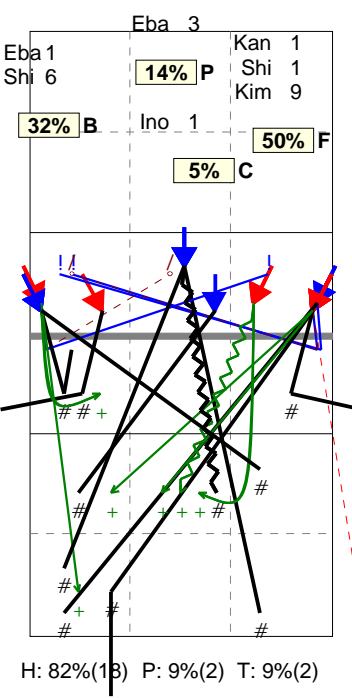

Great Britain Women	0	19	14	12		45	08/05/20	Olympics XXX	Pool A
Japan Women	3	25	25	25		75		London	

Analysis selection

Japan Women | Transition | Rotation detail

S1 Ind. *E% N # #% = /
2.2 32% 22 10 45% 1 2

S6 Ind. *E% N # #% = /
2.1 21% 14 5 36% 1 1

S5 Ind. *E% N # #% = /
2.1 38% 8 5 62% 0 2

S4 Ind. *E% N # #% = /
2.0 17% 6 2 33% 0 1

S3 Ind. *E% N # #% = /
1.5 -25 4 0 0% 1 0

S2 Ind. *E% N # #% = /
2.8 80% 5 4 80% 0 0

Legend: = (red circle), / (red circle), O (white circle), ▲ (yellow triangle), ▼ (blue triangle), ▲ (green triangle), # (black square), Tip (dashed line), Soft (wavy line)