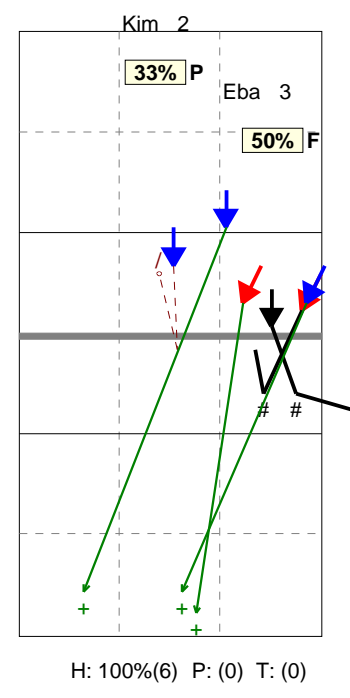

Great Britain Women	0	19	14	12		45	08/05/20	Olympics XXX	Pool A
Japan Women	3	25	25	25		75		London	

Analysis selection

Japan Women | Transition | Rotation detail

S1 Ind. *E% N # #% = /
2.2 32% 22 10 45% 1 2

S6 Ind. *E% N # #% = /
2.1 21% 14 5 36% 1 1

S5 Ind. *E% N # #% = /
2.1 38% 8 5 62% 0 2

S4 Ind. *E% N # #% = /
2.0 17% 6 2 33% 0 1

S3 Ind. *E% N # #% = /
1.5 -25 4 0 0% 1 0

S2 Ind. *E% N # #% = /
2.8 80% 5 4 80% 0 0

Legend: = (red circle), / (red circle), O (white circle), ▲ (yellow triangle), ▼ (blue triangle), ▲ (green triangle), # (black square), Tip (dashed line), Soft (wavy line)