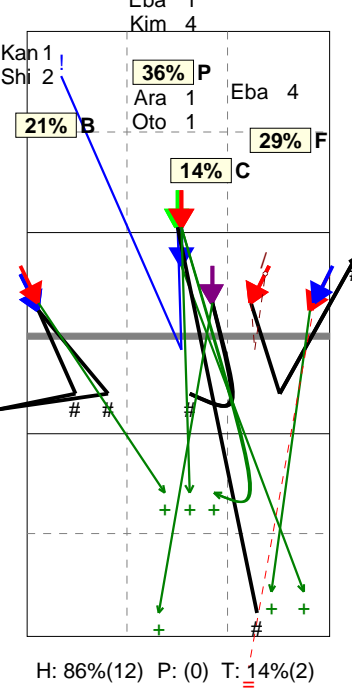

Great Britain Women	0	19	14	12		45	08/05/20	Olympics XXX	Pool A
Japan Women	3	25	25	25		75		London	

Analysis selection

Japan Women | Transition | Rotation detail

S1 Ind. *E% N # #% = /
2.2 32% 22 10 45% 1 2

S6 Ind. *E% N # #% = /
2.1 21% 14 5 36% 1 1

S5 Ind. *E% N # #% = /
2.1 38% 8 5 62% 0 2

S4 Ind. *E% N # #% = /
2.0 17% 6 2 33% 0 1

S3 Ind. *E% N # #% = /
1.5 -25 4 0 0% 1 0

S2 Ind. *E% N # #% = /
2.8 80% 5 4 80% 0 0

Legend: = (red circle), / (red circle), O (white circle), ▲ (yellow triangle), ▼ (blue triangle), ▲ (green triangle), # (black square), Tip (dashed line), Soft (wavy line)