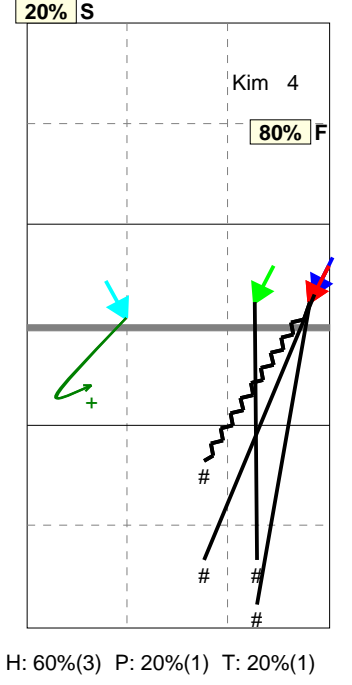

Great Britain Women	0	19	14	12		45	08/05/20	Olympics XXX	Pool A
Japan Women	3	25	25	25		75		London	

Analysis selection

Japan Women | Transition | Rotation detail

S1 Ind. *E% N # #% = /
2.2 32% 22 10 45% 1 2

S6 Ind. *E% N # #% = /
2.1 21% 14 5 36% 1 1

S5 Ind. *E% N # #% = /
2.1 38% 8 5 62% 0 2

S4 Ind. *E% N # #% = /
2.0 17% 6 2 33% 0 1

S3 Ind. *E% N # #% = /
1.5 -25 4 0 0% 1 0

S2 Ind. *E% N # #% = /
2.8 80% 5 4 80% 0 0

Legend: = (red circle), / (red circle), O (white circle), ▲ (yellow triangle), ▼ (blue triangle), ▲ (green triangle), # (black square), Tip (dashed line), Soft (wavy line)