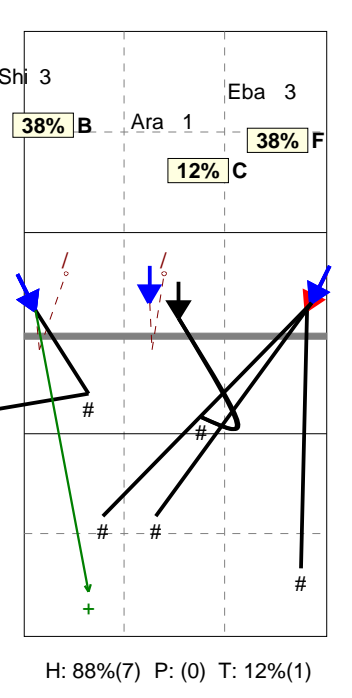

Great Britain Women	0	19	14	12		45	08/05/20	Olympics XXX	Pool A
Japan Women	3	25	25	25		75		London	

Analysis selection

Japan Women | Transition | Rotation detail

S1 Ind. *E% N # #% = /
2.2 32% 22 10 45% 1 2

S6 Ind. *E% N # #% = /
2.1 21% 14 5 36% 1 1

S5 Ind. *E% N # #% = /
2.1 38% 8 5 62% 0 2

S4 Ind. *E% N # #% = /
2.0 17% 6 2 33% 0 1

S3 Ind. *E% N # #% = /
1.5 -25 4 0 0% 1 0

S2 Ind. *E% N # #% = /
2.8 80% 5 4 80% 0 0

Legend: = (red circle), / (red circle), O (white circle), ▲ (yellow triangle), ▼ (blue triangle), ▲ (green triangle), # (black square), Tip (dashed line), Soft (wavy line)