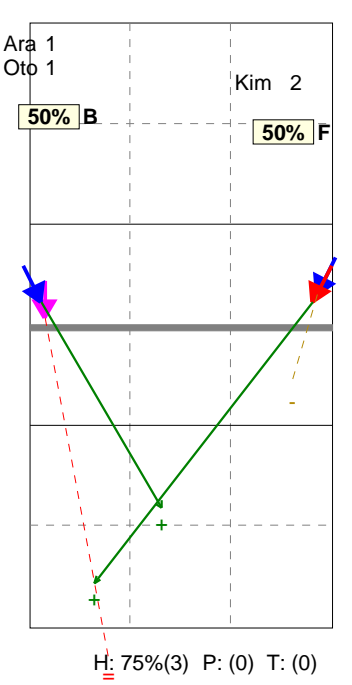

Great Britain Women	0	19	14	12		45	08/05/20	Olympics XXX	Pool A
Japan Women	3	25	25	25		75		London	

Analysis selection

Japan Women | Transition | Rotation detail

S1 Ind. *E% N # #% = /
2.2 32% 22 10 45% 1 2

S6 Ind. *E% N # #% = /
2.1 21% 14 5 36% 1 1

S5 Ind. *E% N # #% = /
2.1 38% 8 5 62% 0 2

S4 Ind. *E% N # #% = /
2.0 17% 6 2 33% 0 1

S3 Ind. *E% N # #% = /
1.5 -25 4 0 0% 1 0

S2 Ind. *E% N # #% = /
2.8 80% 5 4 80% 0 0

Legend: = (red circle), / (red circle), O (white circle), ▲ (yellow triangle), ▼ (blue triangle), ▲ (green triangle), # (black square), Tip (dashed line), Soft (wavy line)